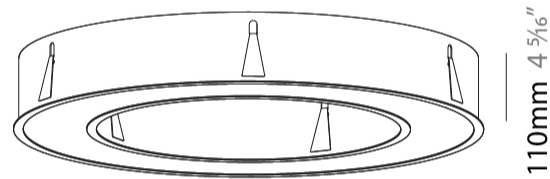

GENERAL

Series: Glorious
 Subseries: Glorious
 Brand: Prolicht
 Division: Architectural
 Mounting Type: Recessed
 Mounting Location: Ceiling
 Subcategory: Ambient

PHYSICAL

Shape: Round
 Diameter (mm): 970
 Diameter (in): 38 ³/₁₆
 Height (mm): 110
 Height (in): 4 ⁵/₁₆
 Min. Recessing Depth (mm): 120
 Min. Recessing Depth (in): 4 ³/₄
 Light Distribution: Direct
 Weight (kg): 11.164
 Weight (lbs): 24.61
 Diffuser: [PMMA - Opal or Micro-Prism](#)
 Fixture Finish: [SSR / BKV / CWI / CRY / HAB / LAG / UFT / ITA / RUA / RUR / MIC / FTG / MYG / TWT / LOD / PUS / FRO / FUP / KIA / POP / BLS / SPG / MEY / GOH / GUM / CHC / COM / ABZ / JAG / OBR / MOS / ROR](#)
 Fixture Material: Aluminum
 Cut-out Measurements: 960mm / 37 13/16" x 640mm / 25 3/16"

110mm 4 ⁵/₁₆"

Ø 628mm 24 ³/₄"

Ø 970mm 38 ³/₁₆ "

960mm x 640mm
 37 ¹³/₁₆" x 25 ³/₁₆"

120mm
 4 ³/₄"

10 - 15mm
 3 ¹/₈" - 9 ¹/₁₆"

A37505-

PROJECT _____